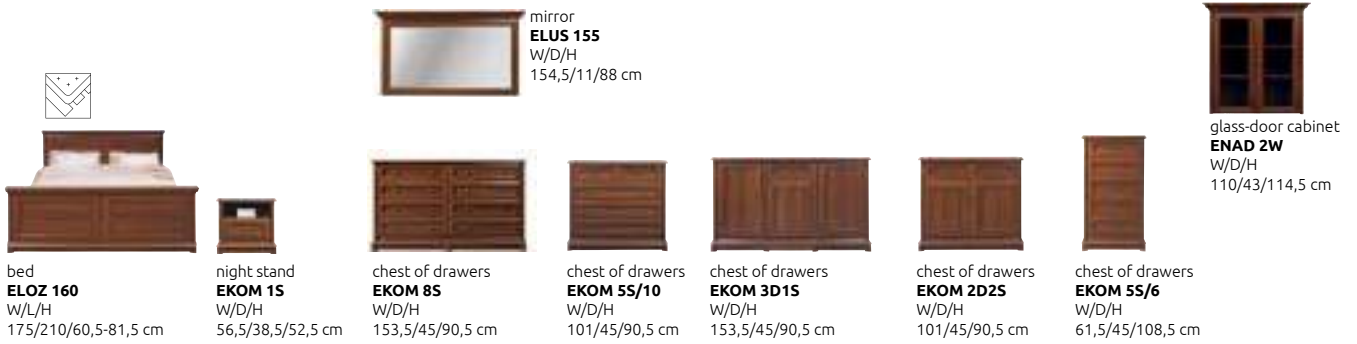

coffee table
ELAW 130
W/L/H
65/130/51,5 cm

TV stand
ERTV100
W/D/H
101/54,5/54,5 cm

The **collection** is also available for the **bedroom**.

1. glass-door cabinet **EREG3W2S**
 2. bookshelf **EREG 100 O**; glass-door cabinet **EWIT1DL**; TV stand **ERTV100**; chest of drawers **EKOM3D1S**