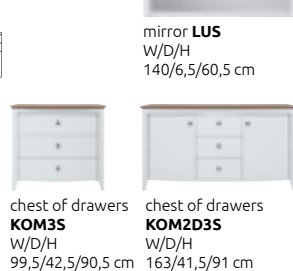

SEE THE WHOLE COLLECTION