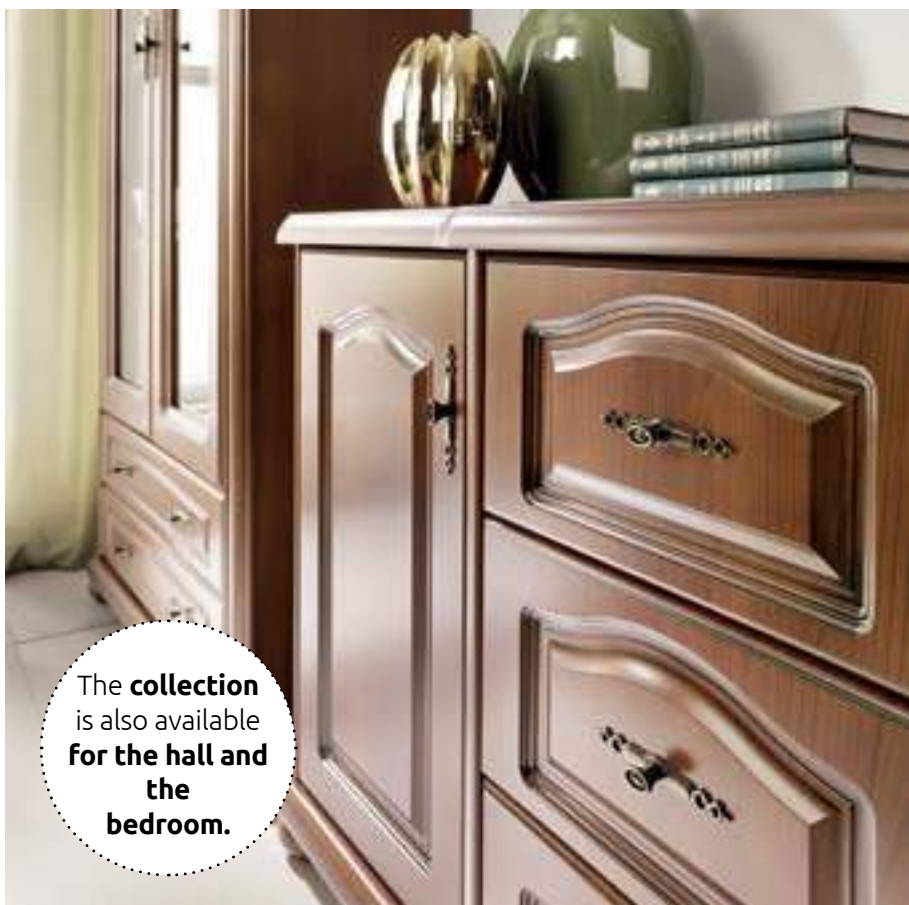

mirror
LUS 130
W/D/H
127,5/7,5/82,5 cm

The collection is also available for the hall and the bedroom.