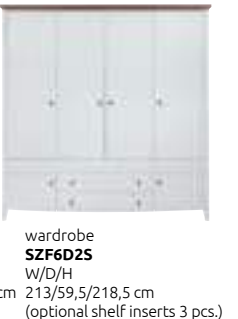

SEE THE WHOLE COLLECTION