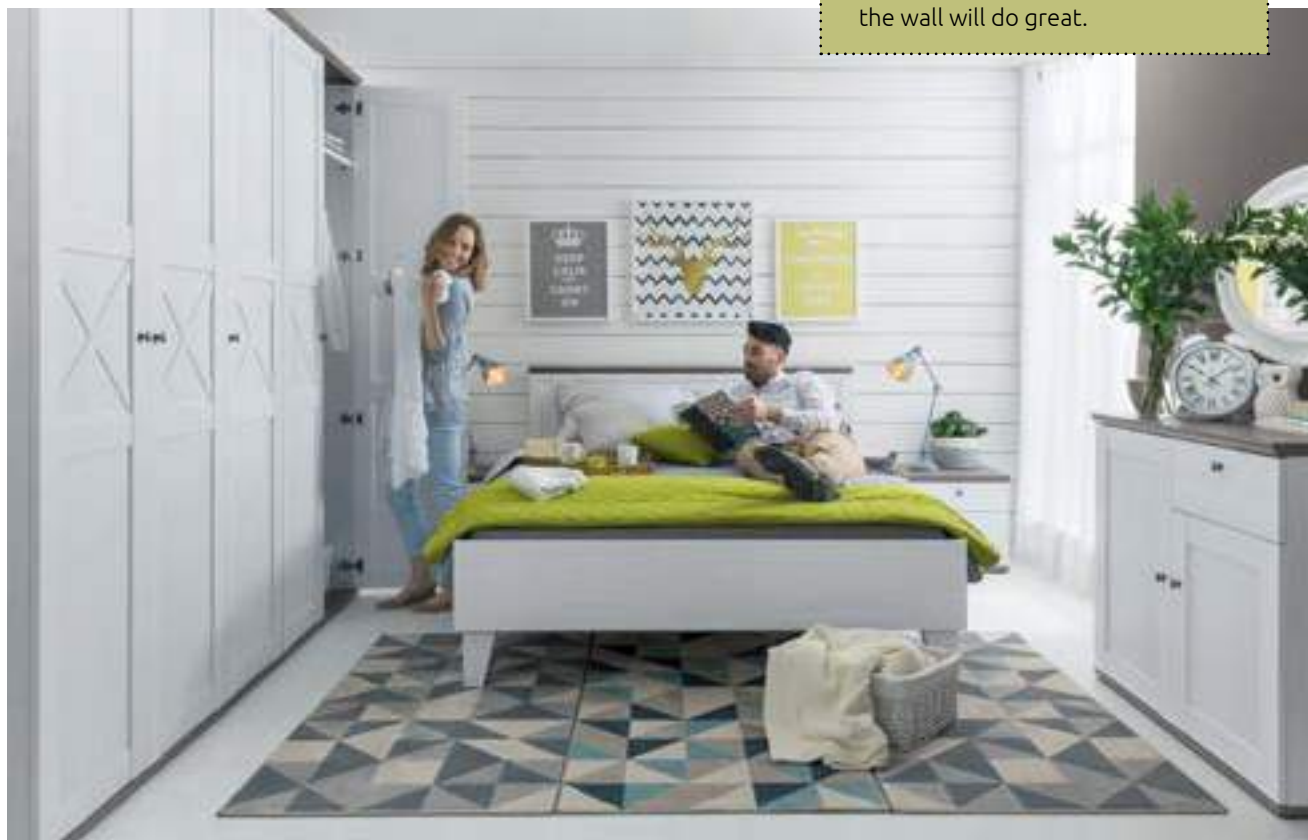

wardrobe **SZF5D/23/24**; bed **LOZ/160**; night stand **KOM2S/5/5**; chest of drawers **KOM2D15/9/10**