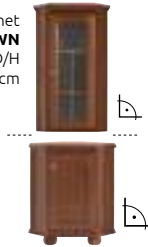

corner glass-door cabinet
DNAD 1WN
W/D/H
49/49/113,5 cm

corner chest of drawers
DKOM 1DN
W/D/H
54,5/54,5/87 cm