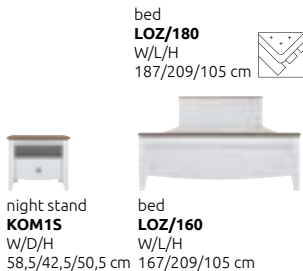

SEE THE WHOLE COLLECTION