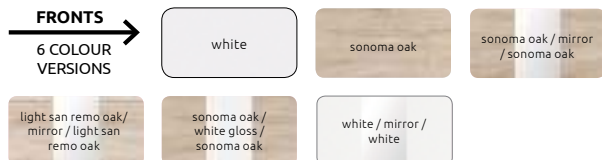

Select front colours

You can choose fronts in the basic white colour or combine the basic colour with 6 additional colours available on special request.