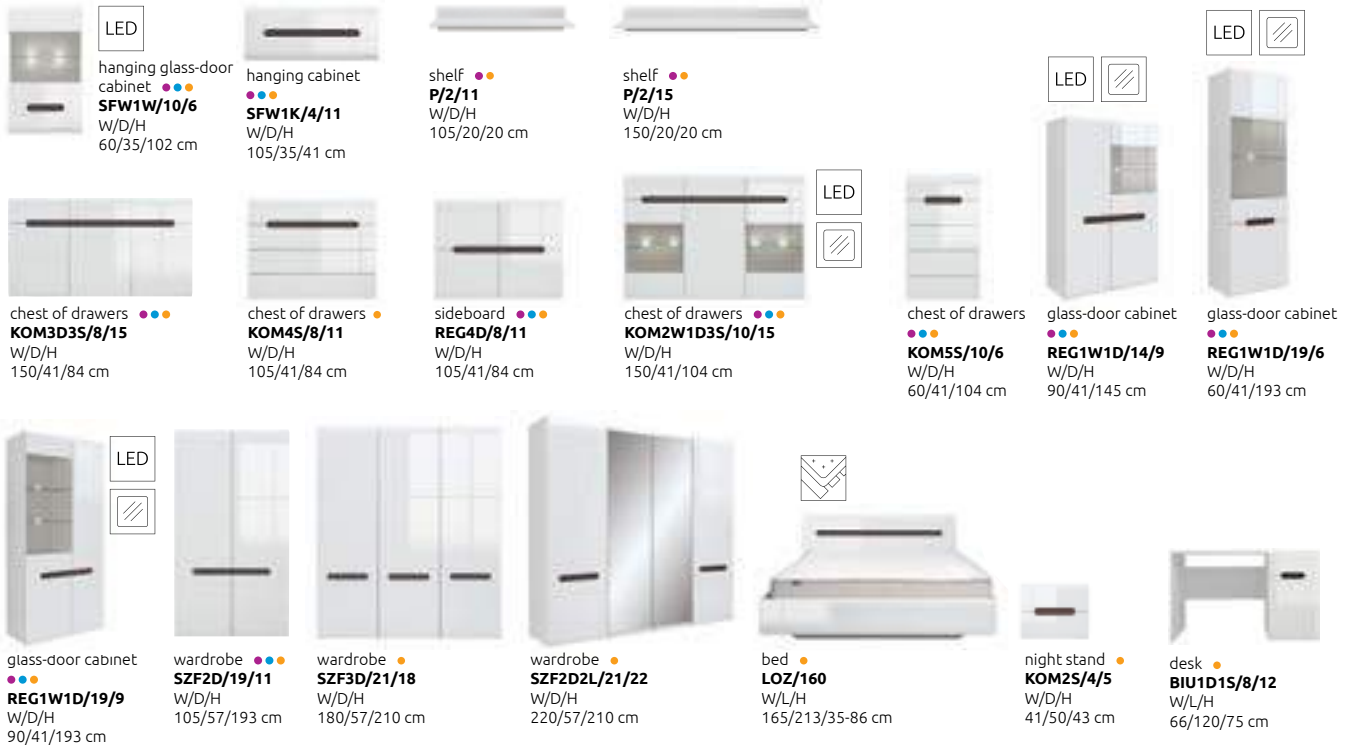

● white / high
gloss white
strip: wenge
magia oak

*The price of each piece of furniture includes 3 different decorative strips.

chest of drawers **KOM4S/8/11**; TV stand **RTV2D2S/4/15**; shelf **P/2/15**; hanging cabinet **SFW1K/4/11**; sideboard **REG4D/8/11**