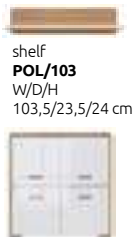

shelf
POL/153
W/D/H
153,5/23,5/24 cm

shelf
POL/103
W/D/H
103,5/23,5/24 cm