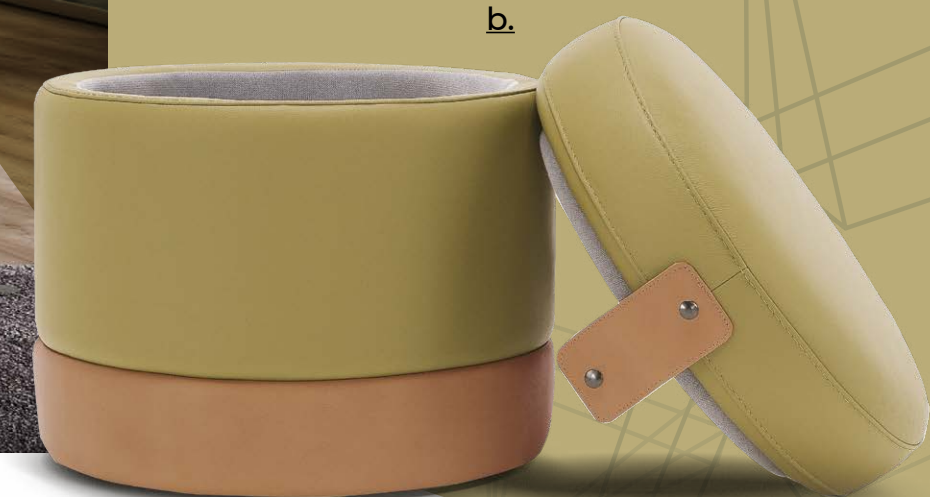

b.

BABOUCHE - cm 256
(COD. 0514 - 0513)
in Cashmere | in Cashmere

® MODELLO REGISTRATO - ® PATENTED MODEL
Poltrona (L) laterale Bassa SX con 1 Relax, Poltrona (L) laterale Bassa DX con 1 Relax - Rivestimento in Cashmere 09 - Deco in pelle Bacio 3506
Chair (L) one arm Low L with 1 Recliner, Chair (L) one arm Low R with 1 Recliner - Covering in Cashmere 09 - Deco in Bacio leather 3506

a.
MORFEO - Lamp
(COD. 7777) - h180
in metallo | metal (Graphite Black)
paralume | lampshade (White)

b.
TONDER - Pouf contenitore
(COD.) - 55x55 h50
in pelle C | in C leather (Carezza 255)

BLUETOOTH DISPONIBILE
bluetooth available

SEDUTE MOTORIZZATE
electric functions