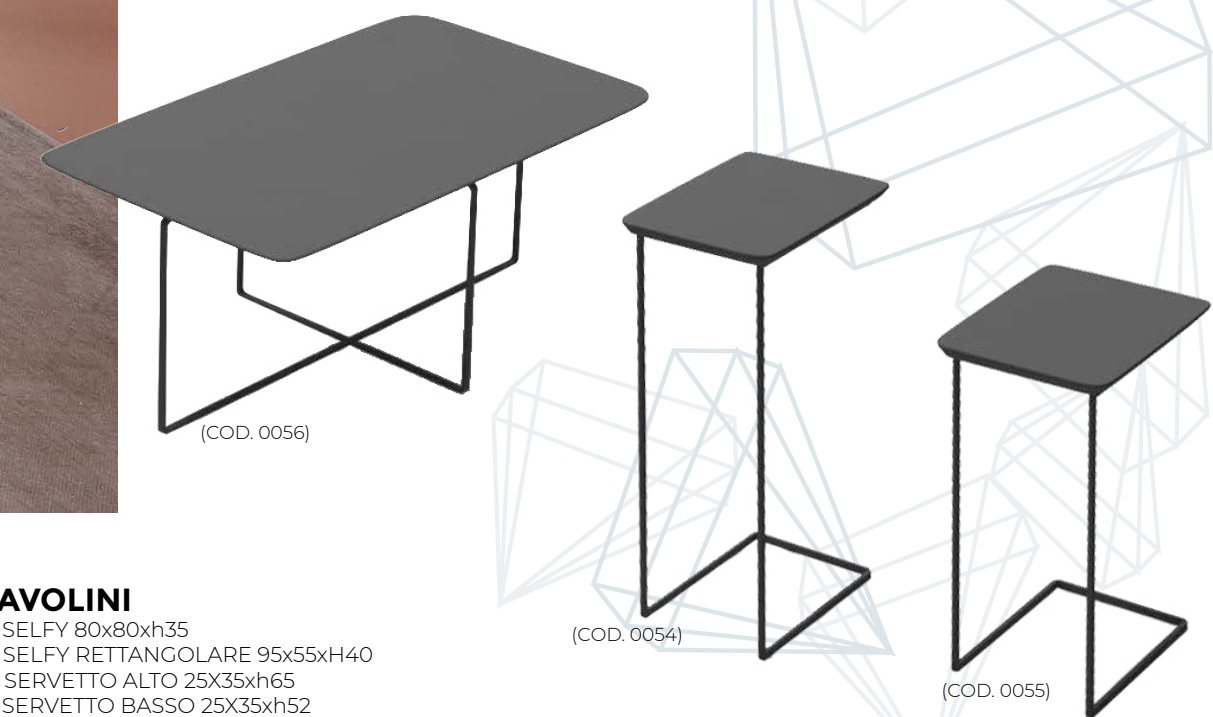

SELFY DORMOSA L - cm 107 - (COD. 0590 - 0598 - 0599)

SELFY POLTRONA L RECLINER - cm 107 - (COD. 0594 - 0597 - 0596)

SELFY POUF - cm 95 - (COD. 0801)

SELFY POLTRONA L - cm 107 - (COD. 0587 - COD. 0597 - 0596)

SELFY POLTRONA L RECLINER - cm 107 - (COD. 0594 - 0597 - 0596)

SELFY TAVOLINI

(COD. 0052) SELFY 80x80xh35
(COD. 0056) SELFY RETTANGOLARE 95x55xh40
(COD. 0054) SERVETTO ALTO 25x35xh65
(COD. 0055) SERVETTO BASSO 25x35xh52