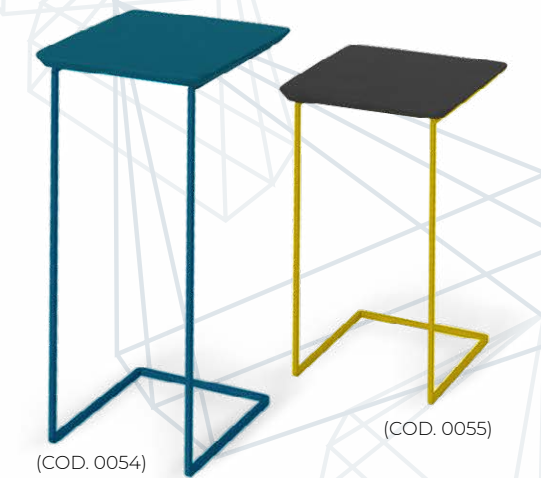

(COD. 0054)

(COD. 0055)