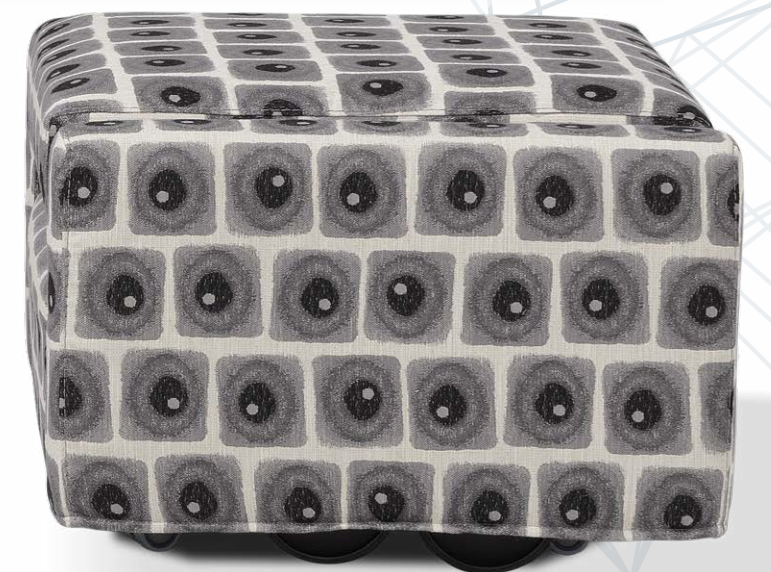

SFODERABILE
removable cover

QQ - cm 68
(COD. 0196)
in tessuto B | in B fabric

© MODELLO REGISTRATO - ® PATENTED MODEL
Poltroncina / pouf con ruote a scomparsa - Rivestimento in Galassia 223 e Mirò 05
Armchair / footstool with retractable wheels - Covering in Galassia 223 e Mirò 05